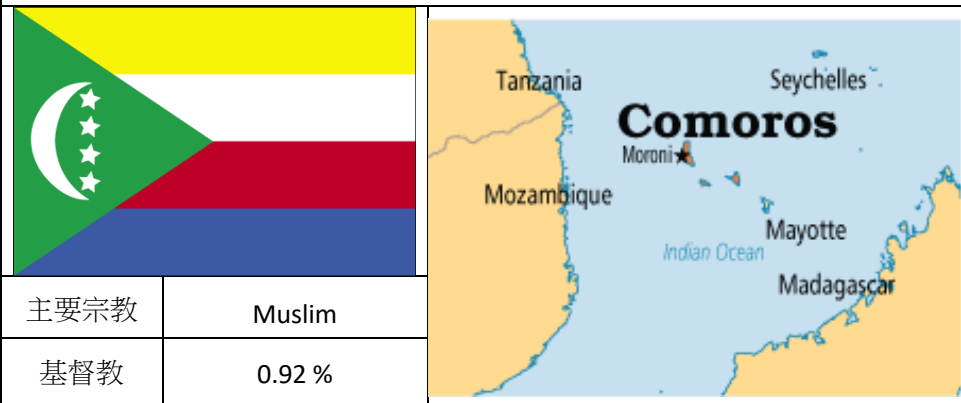

4/26 主日崇拜 Sunday Worship

今日信息 Message: Pastor Joseph Chang

普世宣教 (科摩羅)

Worlds Mission (Comoros)

主要宗教	Muslim
基督教	0.92 %

Comoros was almost completely unevangelized before 1973. Islamic fundamentalism is on the rise. There are severe restrictions on Christians. Evangelism is forbidden, and those who convert to Christianity can expect severe reprisals from the community and from their own family. Harassment and persecution have risen in frequency and intensity in recent years. Pray for courage for those choosing to follow Jesus, and wisdom for all who must walk out their faith in this hostile atmosphere.